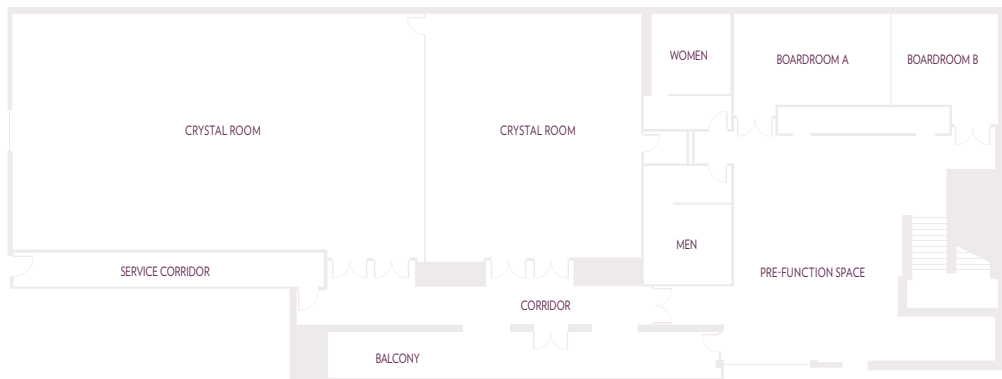

SPECIAL EVENTS & CONFERENCE SPACES

Function space	Sq. ft.	Capacity
Crystal room	4,400	270
Crystal room balcony	530	35
Boardroom A	400	27
Boardroom B	204	14
Pre-function space	2,700	290
Not pictured above		
Sea Spa pool deck	1,070	75
Chelsea Prime	1,720	120
Teplitzky's	970	64
5th Floor pool deck	15,000	290
5th Floor game room	895	85
5th Floor bar	725	60
5th Floor terrace lounge	1,050	100